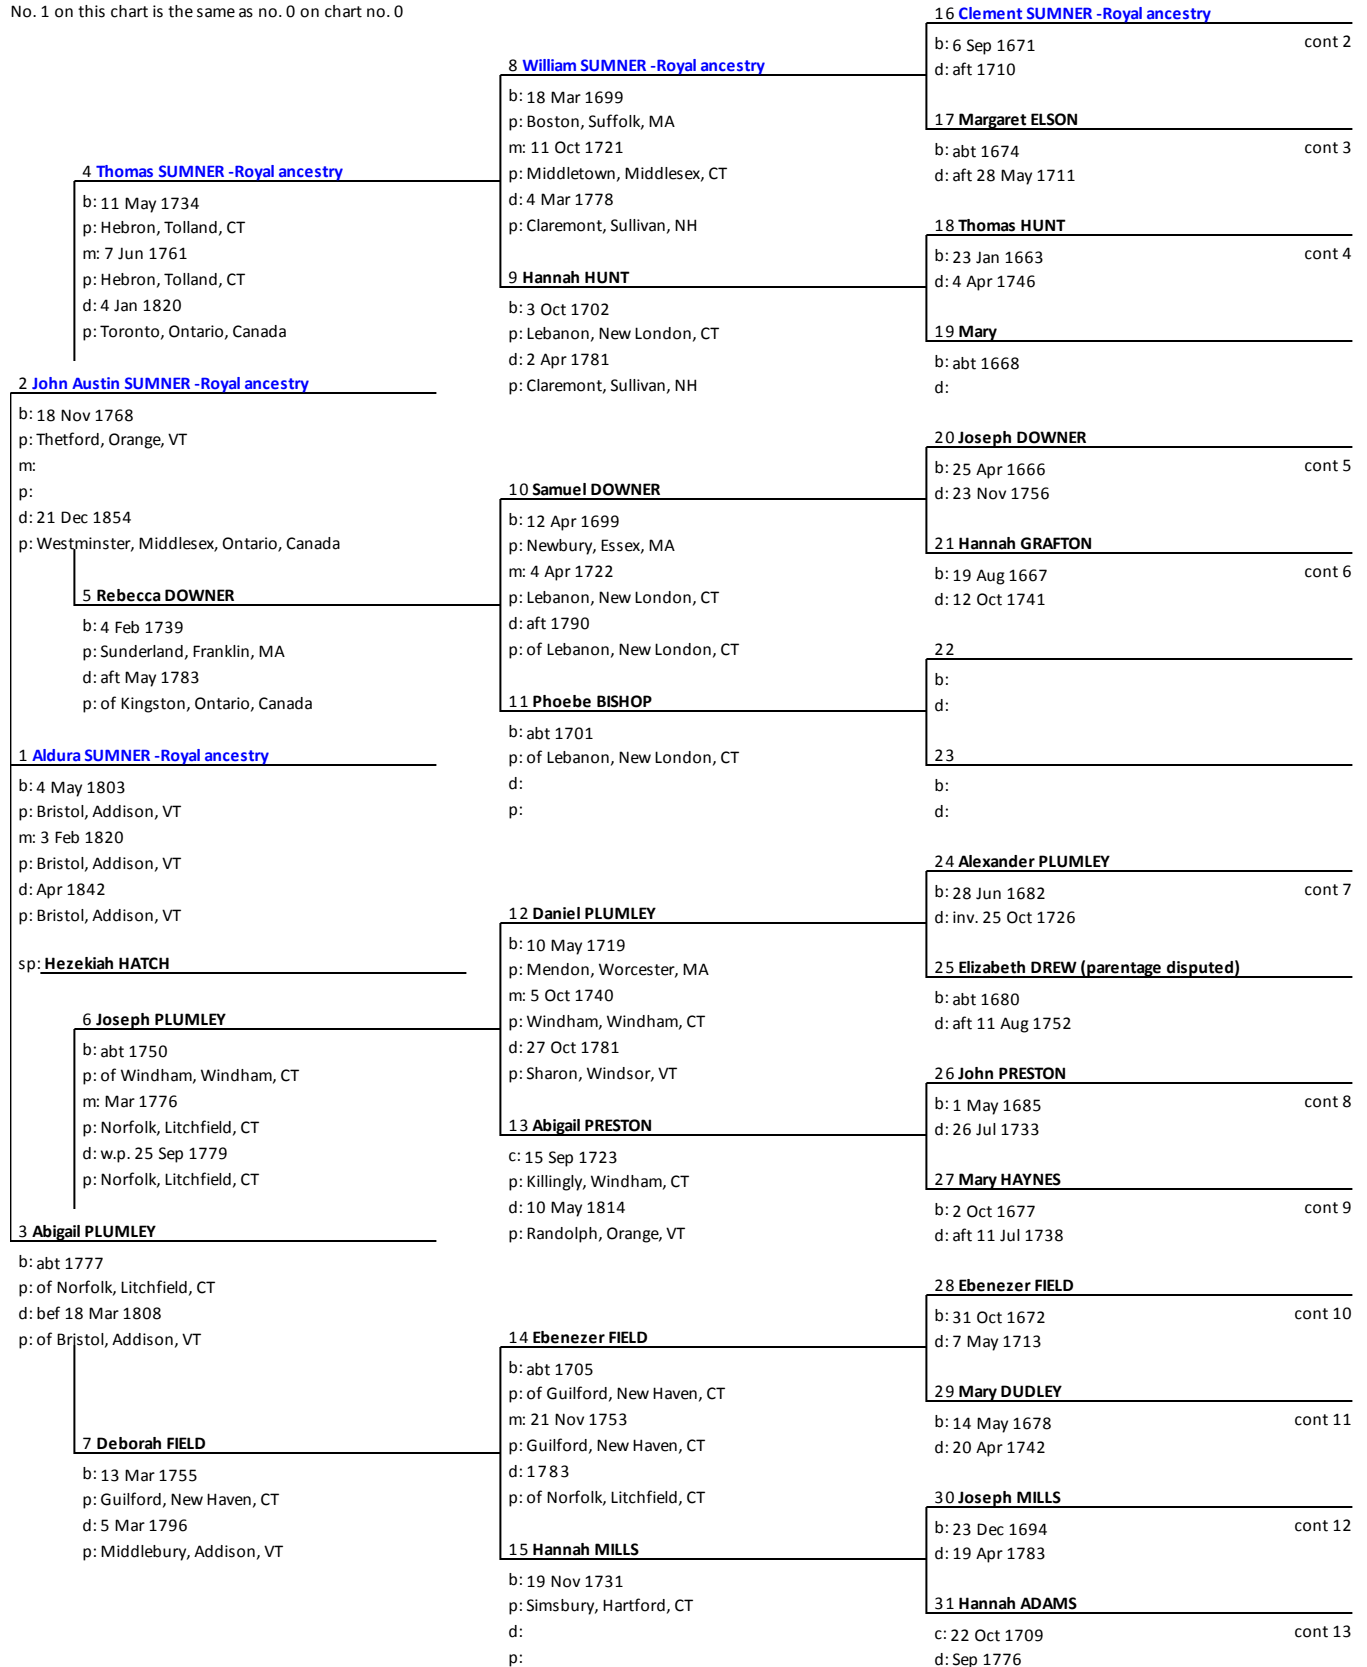

# Pedigree Chart

Chart no. 1

No. 1 on this chart is the same as no. 0 on chart no. 0

# Pedigree Chart

Chart no. 2

No. 1 on this chart is the same as no. 16 on chart no. 1

# Pedigree Chart

Chart no. 3

No. 1 on this chart is the same as no. 17 on chart no. 1