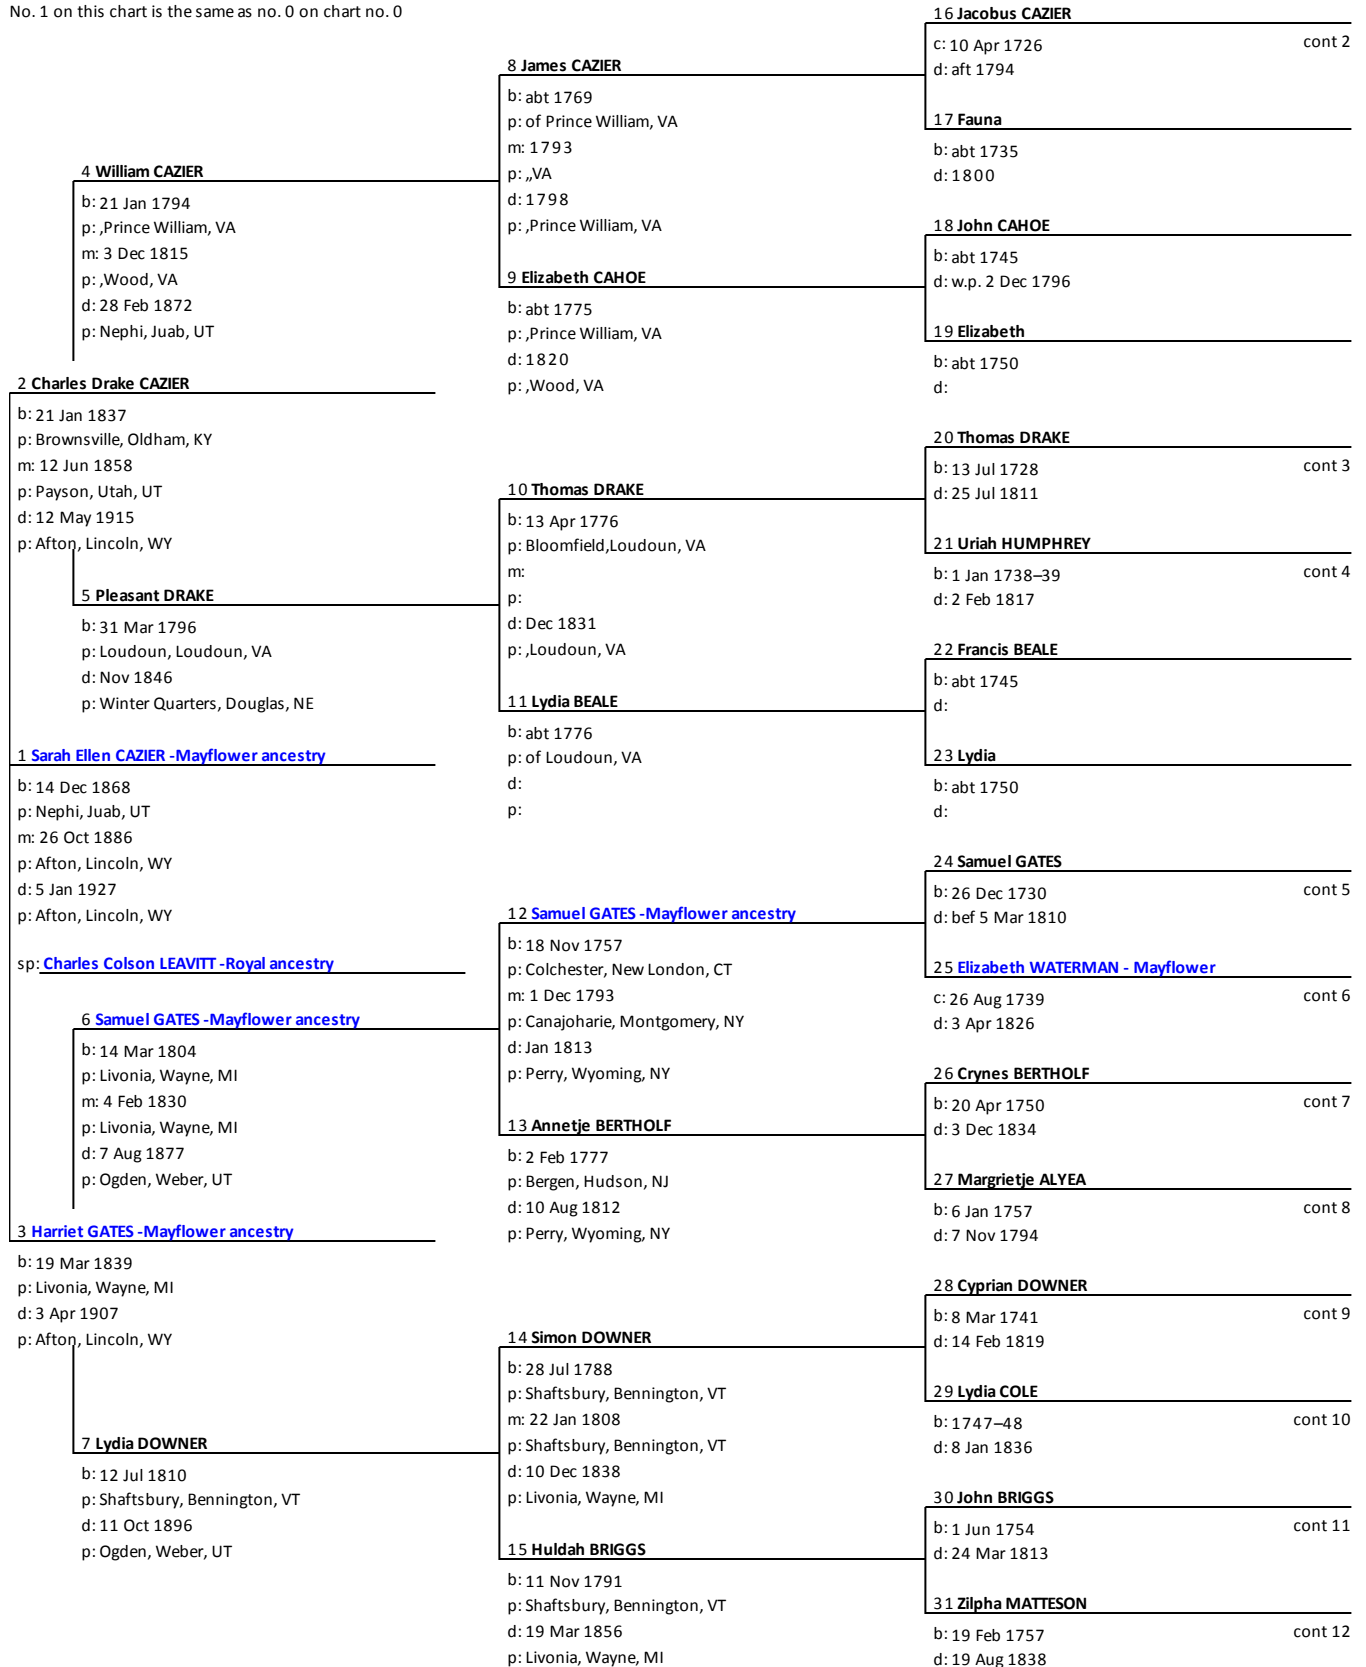

# Pedigree Chart

Chart no. 1

No. 1 on this chart is the same as no. 0 on chart no. 0

# Pedigree Chart

Chart no. 2

No. 1 on this chart is the same as no. 16 on chart no. 1