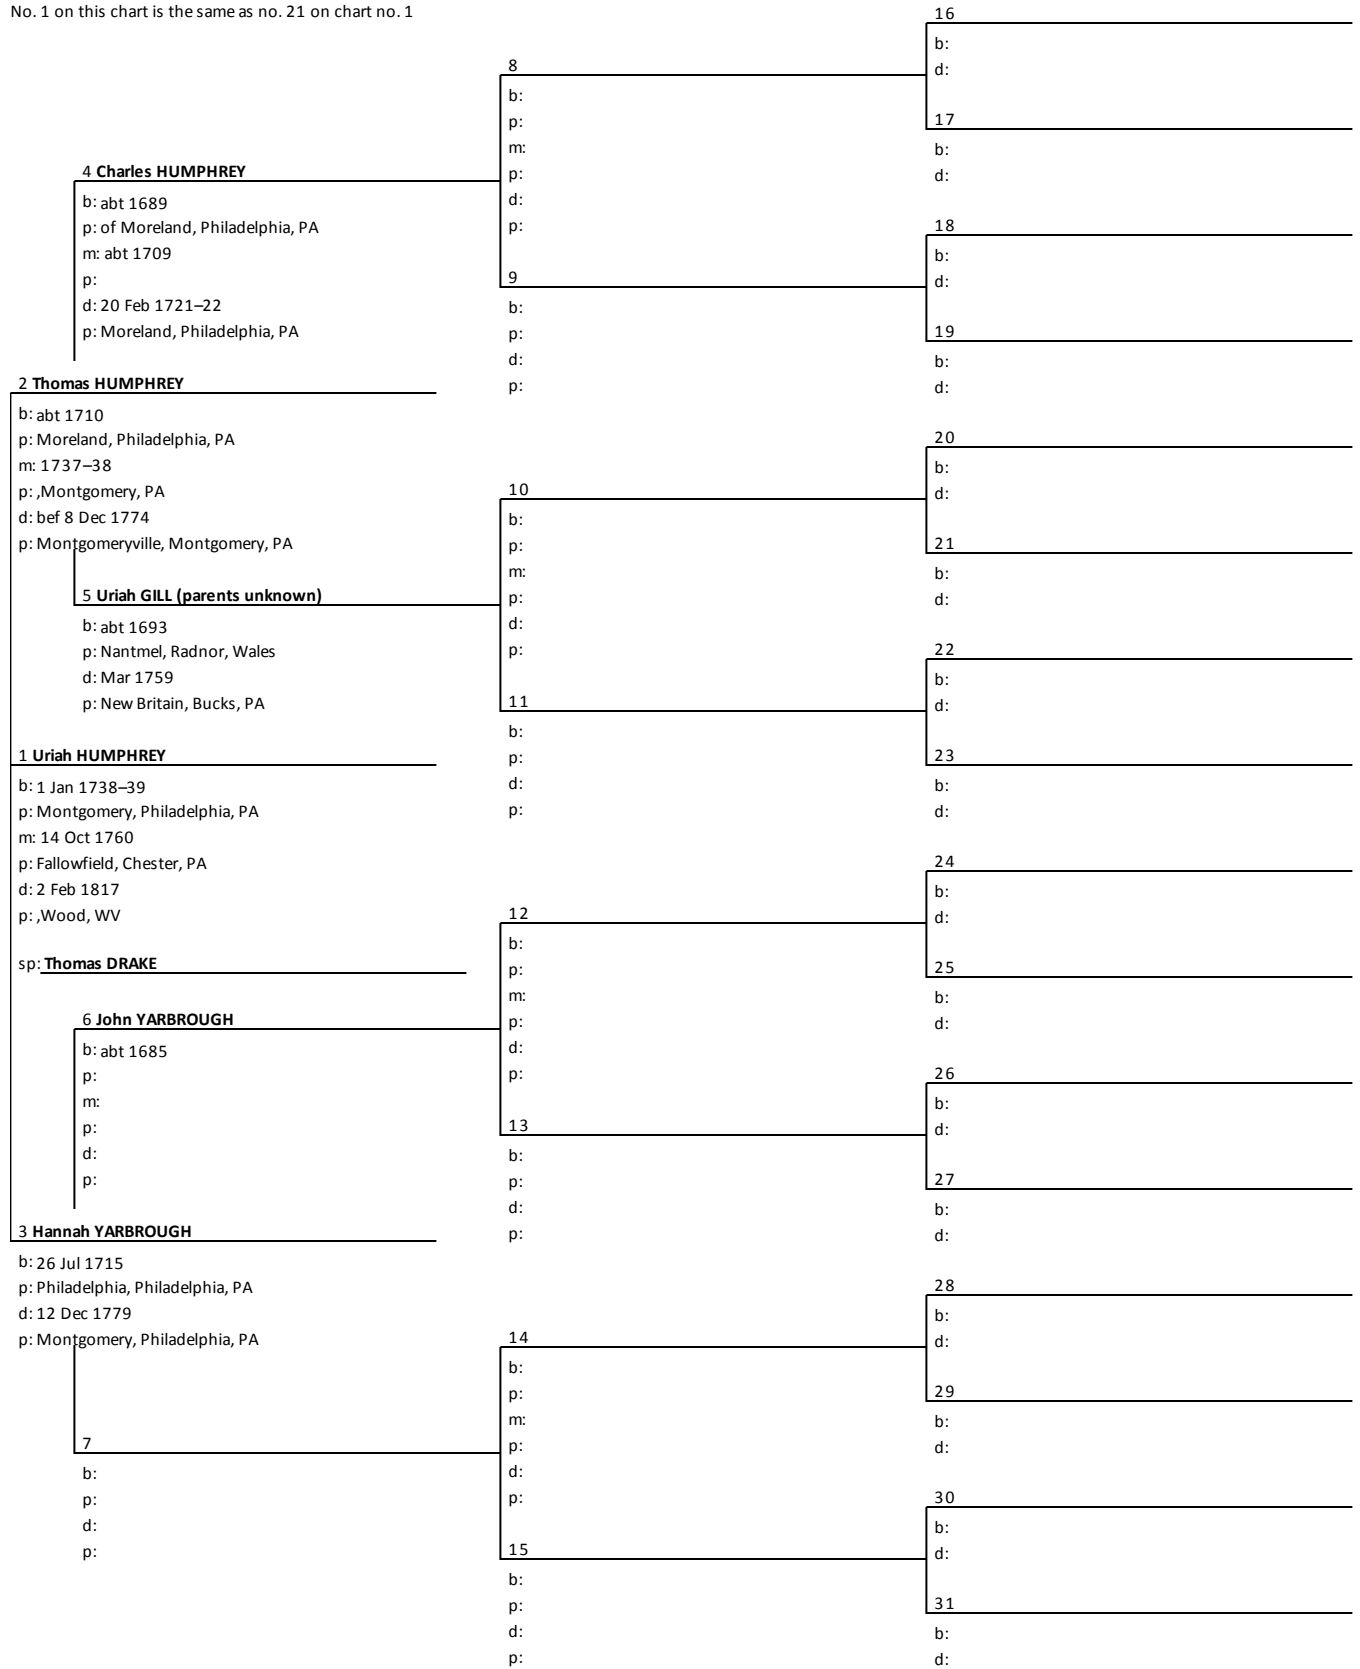

# Pedigree Chart

Chart no. 1

No. 1 on this chart is the same as no. 0 on chart no. 0

# Pedigree Chart

Chart no. 2

No. 1 on this chart is the same as no. 16 on chart no. 1

# Pedigree Chart

Chart no. 3

No. 1 on this chart is the same as no. 20 on chart no. 1

# Pedigree Chart

Chart no. 4

No. 1 on this chart is the same as no. 21 on chart no. 1